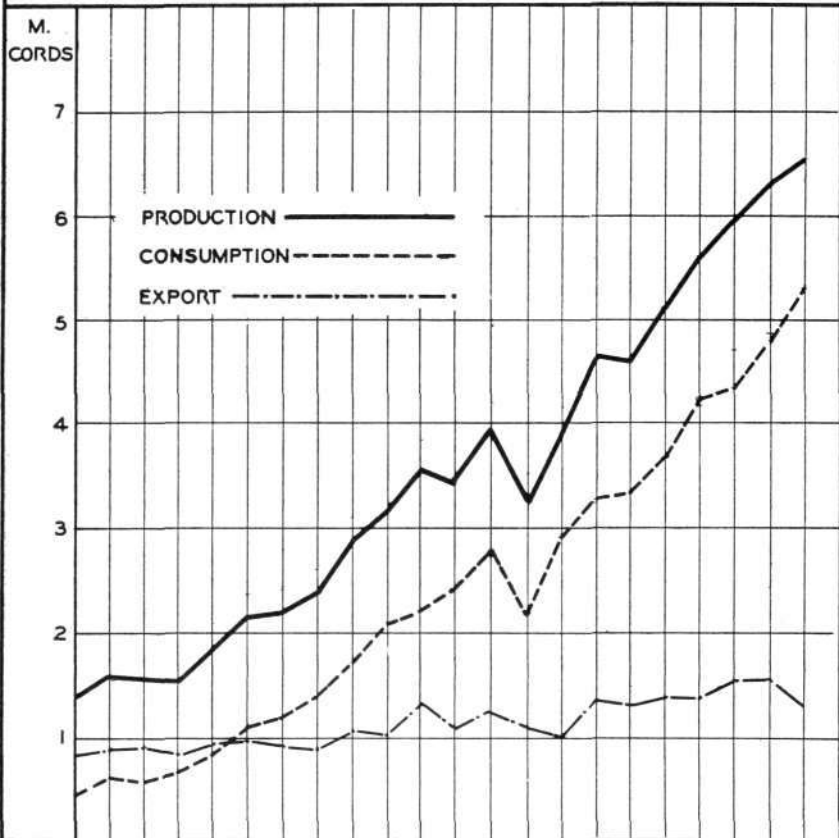

PULPWOOD PRODUCTION MANUFACTURE AND EXPORT

1908 - 1929

AVERAGE VALUE PER CORD